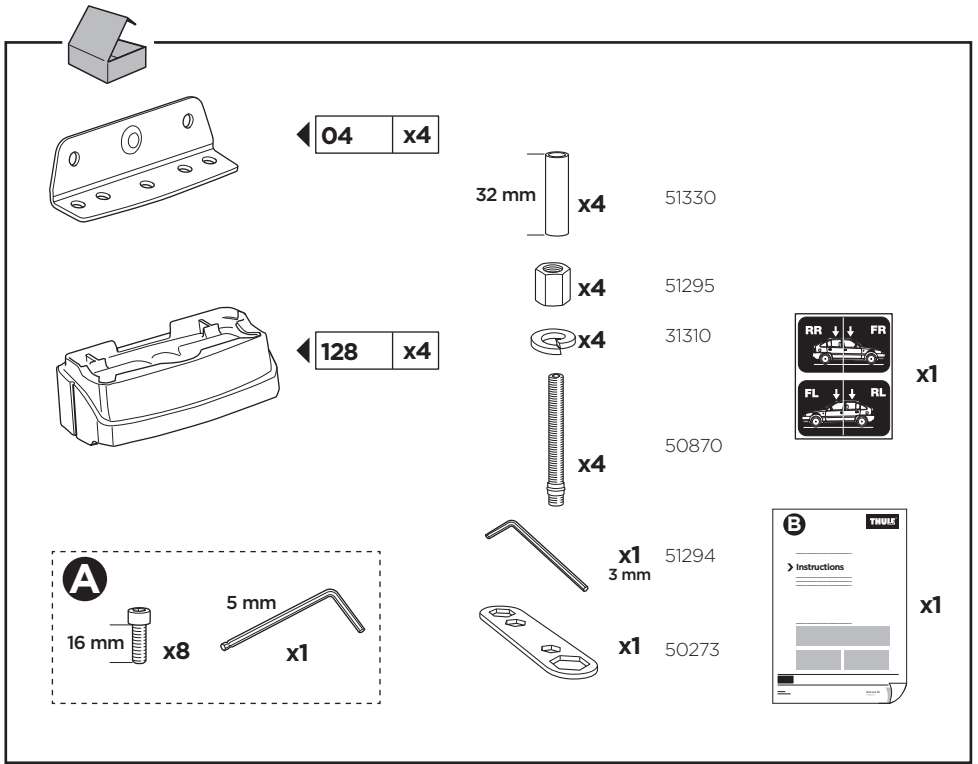

Thule XT Kit 3082

> Instructions

SUBARU Forester, 5-dr SUV, 13-
SUBARU Legacy V, 5-dr Estate, 09-

This kit is only for vehicles with fixpoint mounting.

ISO 11154-E

183082

C.20130613
509-3082-02

Bring your life
thule.com

A

5 mm

x1

6 Nm

B

6 Nm