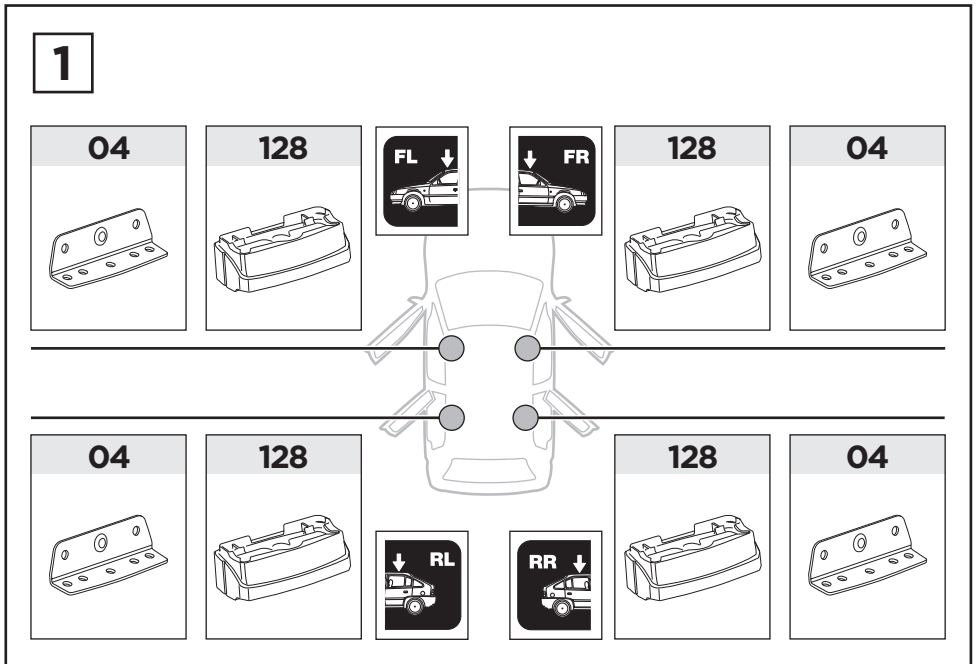

Thule XT Kit 3082

> Instructions

SUBARU Forester, 5-dr SUV, 13-
SUBARU Legacy V, 5-dr Estate, 09-

This kit is only for vehicles with fixpoint mounting.

ISO 11154-E

183082

C.20130613
509-3082-02

Bring your life
thule.com