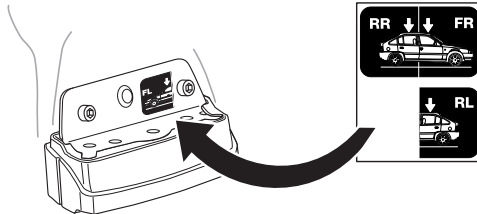

EN Only a few turns
DE Nur wenige Umdrehungen
FR Quelques tours uniquement
NL Slechts enkele slagen
IT Solo qualche giro
ES Sólo algunas vueltas
PT Noções básicas
SV Endast några varv
DK Kun nogle få omgange
NE Bare noen få omdreininger
FI Vain muutama kierros
ET Ainult mõni pööre
LV Tikai daži apgriezieni
LT Tik keli pasukimai
PL Wystarczy kilka obrotów
RU Только несколько оборотов

UK Лише декілька обертів
BG Само няколко завъртания
CS Pouze několik otáček
SK Len niekoľko otáčok
SL Le nekaj obratov
HR/BIH Samo nekoliko okreta
RO Doar câteva rotiri
HU Csak néhány fordítás
EL Μόνο λίγες περιστροφές
TR Yalnızca birkaç tur

بعض دورات فقط **AR**
רק מספר סיבובים **HE**

ZH 仅几圈
JA 2～3回転のみ
KO 몇 번만 돌리면 됨
TH เพียงสองสามรอบ

3

x1