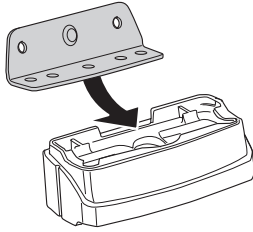

2

A

B

EN Only a few turns
DE Nur wenige Umdrehungen
FR Quelques tours uniquement
NL Slechts enkele slagen
IT Solo qualche giro
ES Sólo algunas vueltas
PT Noções básicas
SV Endast några varv
DK Kun nogle få omgange
NE Bare noen få omdreininger
FI Vain muutama kierros
ET Ainult mõni pööre
LV Tikai daži apgriezieni
LT Tik keli pasukimai
PL Wystarczy kilka obrotów
RU Только несколько оборотов

UK Лише декілька обертів
BG Само няколко завъртания
CS Pouze několik otáček
SK Len niekoľko otáčok
SL Le nekaj obratov
HR/BIH Samo nekoliko okreta
RO Doar câteva rotiri
HU Csak néhány fordítás
EL Μόνο λίγες περιστροφές
TR Yalnızca birkaç tur

بعض دورات فقط **AR**
רק מספר סיבובים **HE**

ZH 仅几圈
JA 2～3回転のみ
KO 몇 번만 돌리면 됨
TH เพียงสองสามรอบ

3

x1