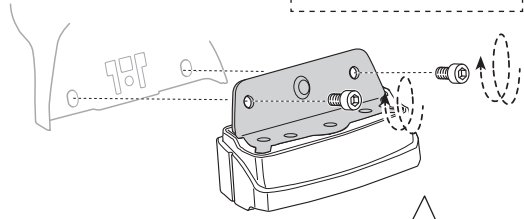

2

A

B

EN Only a few turns
DE Nur wenige Umdrehungen
FR Quelques tours uniquement
NL Slechts enkele slagen
IT Solo qualche giro
ES Sólo algunas vueltas
PT Noções básicas
SV Endast några varv
DK Kun nogle få omgange
NE Bare noen få omdreininger
FI Vain muutama kierros
ET Ainult mõni pööre
LV Tikai daži apgriezieni
LT Tik keli pasukimai
PL Wystarczy kilka obrotów
RU Только несколько оборотов

UK Лише декілька обертів
BG Само няколко завъртания
CS Pouze několik otáček
SK Len niekoľko otáčok
SL Le nekaj obratov
HR/BIH Samo nekoliko okreta
RO Doar câteva rotiri
HU Csak néhány fordítás
EL Μόνο λίγες περιστροφές
TR Yalnızca birkaç tur

بعض دورات فقط **AR**
רק מספר סיבובים **HE**

ZH 仅几圈
JA 2～3回転のみ
KO 몇 번만 돌리면 됨
TH เพียงสองสามรอบ

3

x1