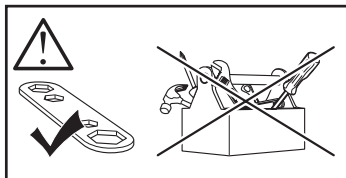

Thule XT Kit 3120

> Instructions

HYUNDAI i30 SW, 5-dr Estate, 12-

This kit is only for vehicles with fixpoint mounting.

xx kg xx lbs	+	5 kg 11 lbs	
=		Max. 75 kg	Max. 165 lbs

80 km/h
50 Mph

130 km/h
80 Mph

40 km/h
25 Mph