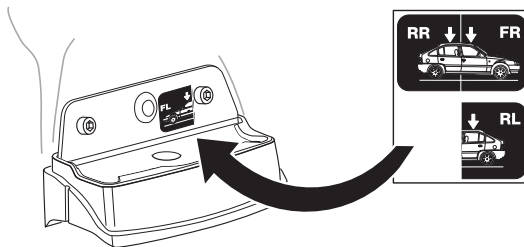

EN Only a few turns
DE Nur wenige Umdrehungen
FR Quelques tours uniquement
NL Slechts enkele slagen
IT Solo qualche giro
ES Sólo algunas vueltas
PT Noções básicas
SV Endast några varv
DK Kun nogle få omgange
NE Bare noen få omdreinger
FI Vain muutama kierros
ET Ainult mõni pööre
LV Tikai dažī apgriezieni
LT Tik keli pasukimai
PL Wystarczy kilka obrotów
RU Только несколько оборотов

UK Лише декілька обертів
BG Само няколко завъртания
CS Pouze několik otáček
SK Len niekoľko otáčok
SL Le nekaj obratov
HR/BiH Samo nekoliko okreta
RO Doar câteva rotiri
HU Csak néhány fordítás
EL Μόνο λίγες περιστροφές
TR Yalnızca birkaç tur

بعض دورات فقط **AR**
רק מספר סיבובים **HE**

ZH 仅几圈
JA 2～3回転のみ
KO 몇 번만 돌리면 됨
TH เพียงสองสามรอบ

3

x1