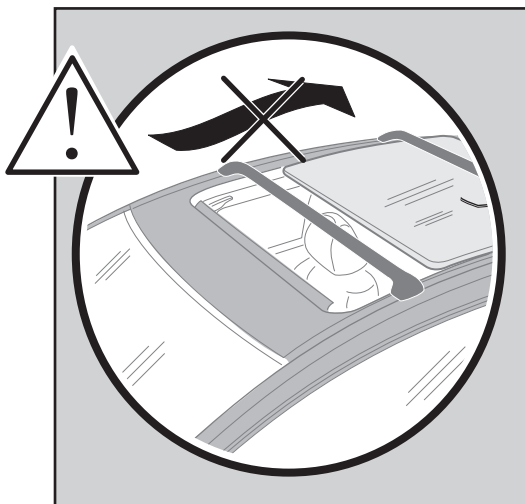

Thule XT Kit 3120

> Instructions

HYUNDAI i30 SW, 5-dr Estate, 12-

This kit is only for vehicles with fixpoint mounting.

xx kg xx lbs	+	5 kg 11 lbs	
=		Max. 75 kg	Max. 165 lbs

80 km/h
50 Mph

130 km/h
80 Mph

40 km/h
25 Mph