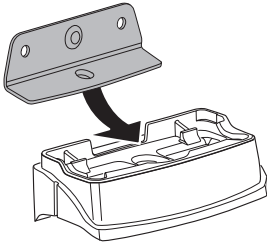

2

A

B

EN Only a few turns
DE Nur wenige Umdrehungen
FR Quelques tours uniquement
NL Slechts enkele slagen
IT Solo qualche giro
ES Sólo algunas vueltas
PT Noções básicas
SV Endast några varv
DK Kun nogle få omgange
NE Bare noen få omdreinger
FI Vain muutama kierros
ET Ainult mõni pööre
LV Tikai dažī apgriezieni
LT Tik keli pasukimai
PL Wystarczy kilka obrotów
RU Только несколько оборотов

UK Лише декілька обертів
BG Само няколко завъртания
CS Pouze několik otáček
SK Len niekoľko otáčok
SL Le nekaj obratov
HR/BiH Samo nekoliko okreta
RO Doar câteva rotiri
HU Csak néhány fordítás
EL Μόνο λίγες περιστροφές
TR Yalnızca birkaç tur

بعض دورات فقط **AR**
רק מספר סיבובים **HE**

ZH 仅几圈
JA 2～3回転のみ
KO 몇 번만 돌리면 됨
TH เพียงสองสามรอบ

3

x1