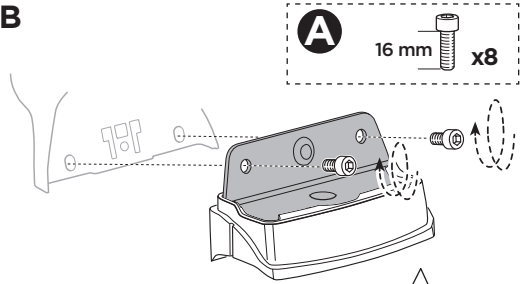

2

A

B

EN Only a few turns
DE Nur wenige Umdrehungen
FR Quelques tours uniquement
NL Slechts enkele slagen
IT Solo qualche giro
ES Sólo algunas vueltas
PT Noções básicas
SV Endast några varv
DK Kun nogle få omgange
NE Bare noen få omdreinger
FI Vain muutama kierros
ET Ainult mõni pööre
LV Tikai dažī apgriezieni
LT Tik keli pasukimai
PL Wystarczy kilka obrotów
RU Только несколько оборотов

UK Лише декілька обертів
BG Само няколко завъртания
CS Pouze několik otáček
SK Len niekoľko otáčok
SL Le nekaj obratov
HR/BiH Samo nekoliko okreta
RO Doar câteva rotiri
HU Csak néhány fordítás
EL Μόνο λίγες περιστροφές
TR Yalnızca birkaç tur

بعض دورات فقط **AR**
רק מספר סיבובים **HE**

ZH 仅几圈
JA 2～3回転のみ
KO 몇 번만 돌리면 됨
TH เพียงสองสามรอบ

3

x1